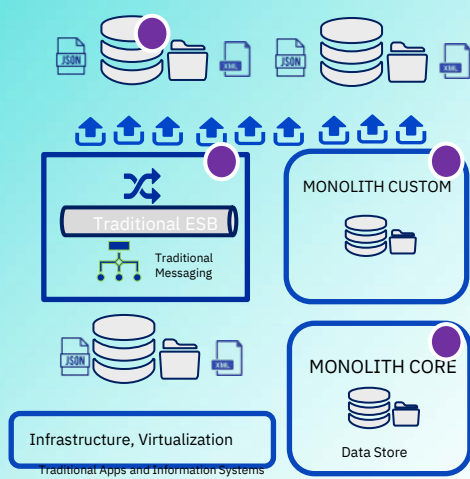

'Traditional IT Environment'

'Modernization Environment'

Infrastructure, Virtualization

Traditional Apps and Information Systems

Refactored Apps

New Apps

Direct 'B2B' Integrations

EUprava

Online Channels

eGov Cloud

External and Open API

'Traditional IT Environment'

'Modernization Environment'

Direct 'B2B' Integrations

EUprava

Online Channels

eGov Cloud

External and Open API

'Traditional IT Environment'

'Modernization Environment'

Direct 'B2B' Integrations

EUprava

Online Channels

eGov Cloud

External and Open API

'Traditional IT Environment'

'Modernization Environment'

IBM Cloud Pak for Watson AI Ops

INSTANA

IBM Cloud Pak for Business Automation

IBM brings it all together within an open architecture