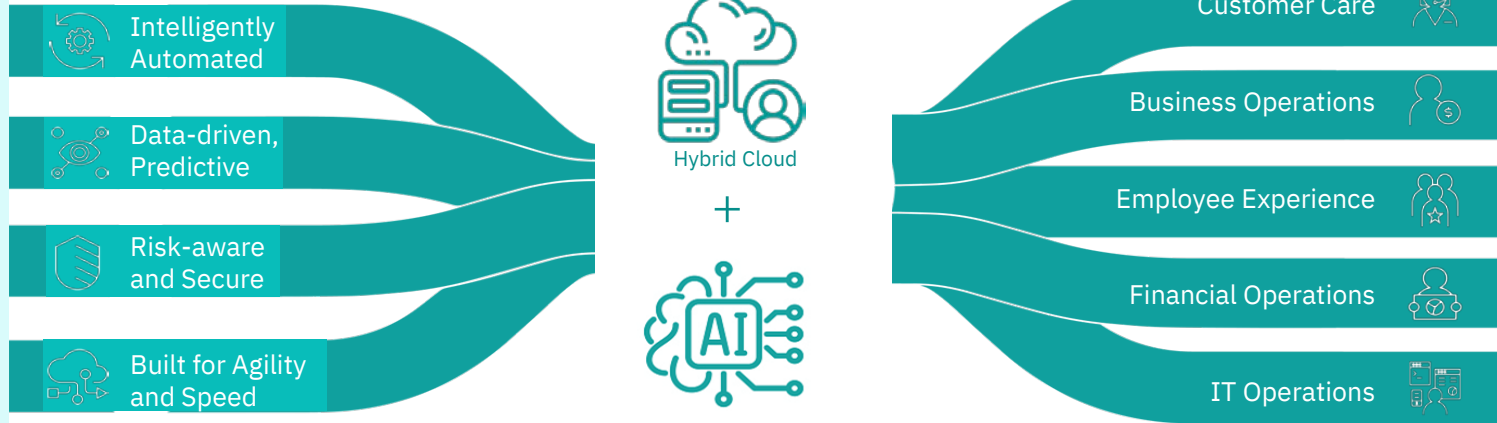

Hybrid Cloud in Public Sector

Novica Ninić

Data, AI and Automation Sales Leader
Eastern Europe Territory

Technology
eminence
will define
the winners

7 in 10

CEOs are driving large-scale change in value creation, ways of working and processes

2.5x
More likely

Those that fully align digital technology and business strategies achieve better outcomes

'Traditional IT Environment'

Direct 'B2B' Integrations

EUprava

Online Channels

eGov Cloud

'Modernization Environment'

IBM brings it all together within an open architecture

Consulting Expertise

IBM Consulting Business Transformation Technology Consulting Application Operations 	System Integrator Partners
--	-----------------------------------

Online Channels

eGov Cloud

External and Open API

'Traditional IT Environment'

'Modernization Environment'

Direct 'B2B' Integrations

EUprava

Online Channels