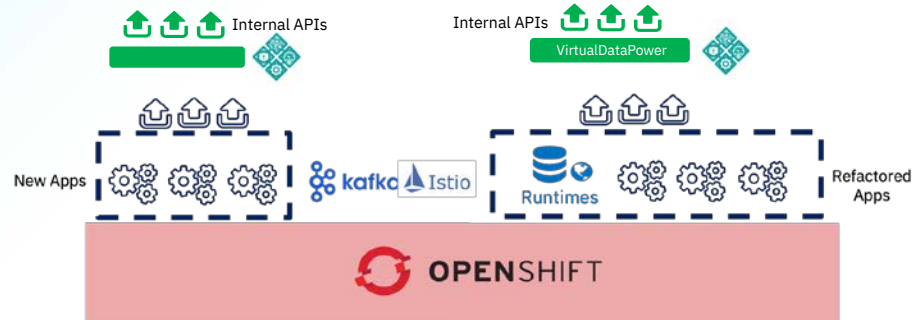

Online Channels

eGov Cloud

External and Open API

'Traditional IT Environment'

'Modernization Environment'

Direct 'B2B' Integrations

EUprava

Online Channels

eGov Cloud

External and Open API

'Traditional IT Environment'

'Modernization Environment'

Direct 'B2B' Integrations

EUprava

Online Channels

eGov Cloud

External and Open API

'Traditional IT Environment'

'Modernization Environment'

IBM Cloud Pak for Watson AI Ops

INSTANA

IBM Cloud Pak for Business Automation

IBM brings it all together within an open architecture