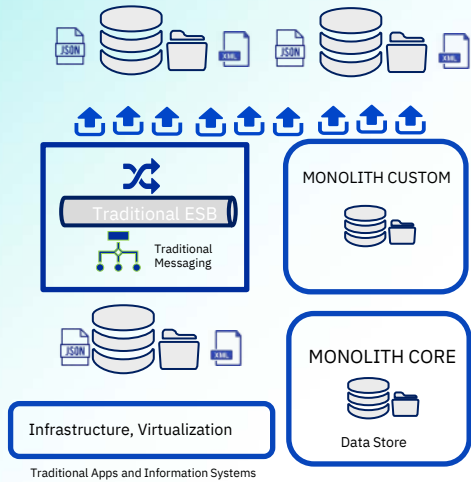

2.5x
More likely

Those that fully align digital technology and business strategies achieve better outcomes

'Traditional IT Environment'

Direct 'B2B' Integrations

EUprava

Online Channels

eGov Cloud

'Modernization Environment'

IBM brings it all together within an open architecture

Consulting Expertise

IBM Consulting Business Transformation Technology Consulting Application Operations 	System Integrator Partners
--	-----------------------------------

Online Channels

eGov Cloud

External and Open API

'Traditional IT Environment'

'Modernization Environment'

Direct 'B2B' Integrations

EUprava

Online Channels

eGov Cloud

External and Open API

'Traditional IT Environment'

'Modernization Environment'

Direct 'B2B' Integrations

EUprava

Online Channels

eGov Cloud