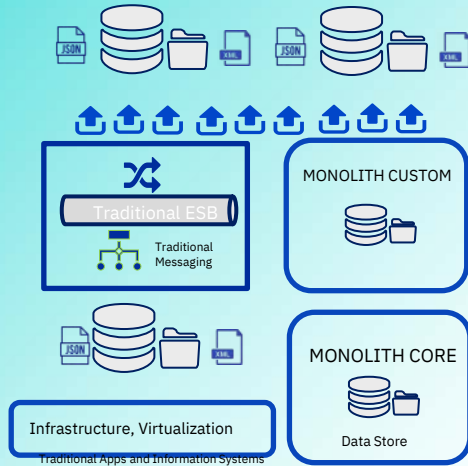

New Apps

Direct 'B2B' Integrations

EUprava

Online Channels

eGov Cloud

External and Open API

DataPower

DataPower

'Traditional IT Environment'

'Modernization Environment'

Infrastructure, Virtualization

Traditional Apps and Information Systems

Refactored Apps

New Apps

Direct 'B2B' Integrations

EUprava

Online Channels

eGov Cloud

External and Open API

'Traditional IT Environment'

'Modernization Environment'

Direct 'B2B' Integrations

EUprava

Online Channels

eGov Cloud

External and Open API

'Traditional IT Environment'

'Modernization Environment'

Direct 'B2B' Integrations

EUprava

Online Channels

eGov Cloud