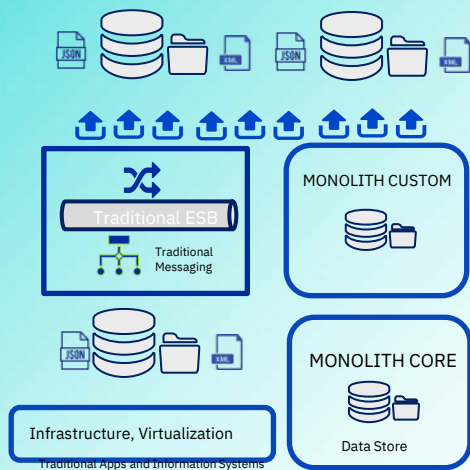

'Traditional IT Environment'

'Modernization Environment'

Infrastructure, Virtualization

Traditional Apps and Information Systems

Refactored Apps

New Apps

Direct 'B2B' Integrations

EUprava

Online Channels

eGov Cloud

External and Open API

'Traditional IT Environment'

'Modernization Environment'

Direct 'B2B' Integrations

EUprava

Online Channels

eGov Cloud

External and Open API

'Traditional IT Environment'

'Modernization Environment'

Direct 'B2B' Integrations

EUprava

Online Channels

eGov Cloud

External and Open API

'Traditional IT Environment'

'Modernization Environment'

IBM Cloud Pak for Watson AI Ops

INSTANA

IBM Cloud Pak for Business Automation

IBM brings it all together within an open architecture