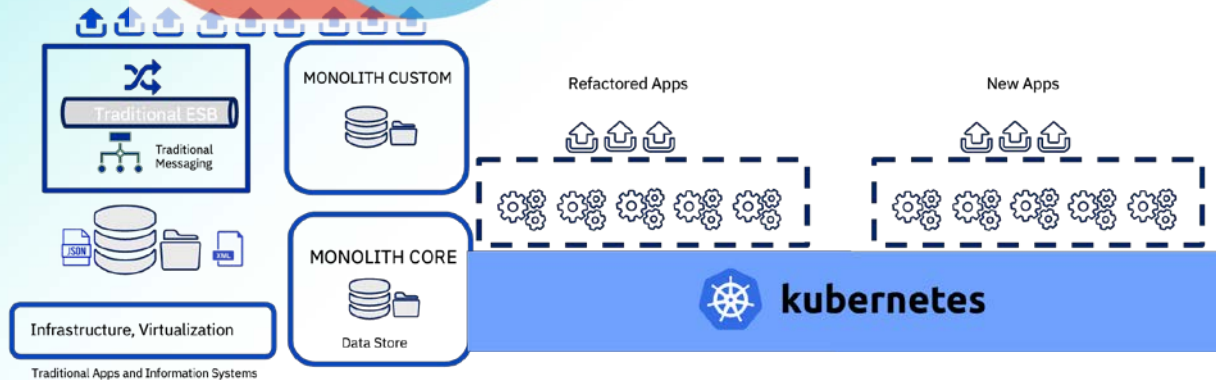

2.5x
More likely

Those that fully align digital technology and business strategies achieve better outcomes

'Traditional IT Environment'

Direct 'B2B' Integrations

EUprava

Online Channels

eGov Cloud

'Modernization Environment'

IBM brings it all together within an open architecture

Consulting Expertise

IBM Consulting Business Transformation Technology Consulting Application Operations 	System Integrator Partners
--	-----------------------------------

Hybrid Cloud Software

IBM Software IBM Cloud Paks 	Automation • Data & AI Security • Transaction Processing	Software and SaaS Partners
--	---	-----------------------------------

Hybrid Cloud Platform

Red Hat Hybrid Cloud Platform 	Development, Security and Operational Services OpenShift • Red Hat Enterprise Linux Ansible Automation Platform
---	---

eGov Cloud

External and Open API

'Traditional IT Environment'

'Modernization Environment'

Direct 'B2B' Integrations

EUprava

Online Channels

eGov Cloud