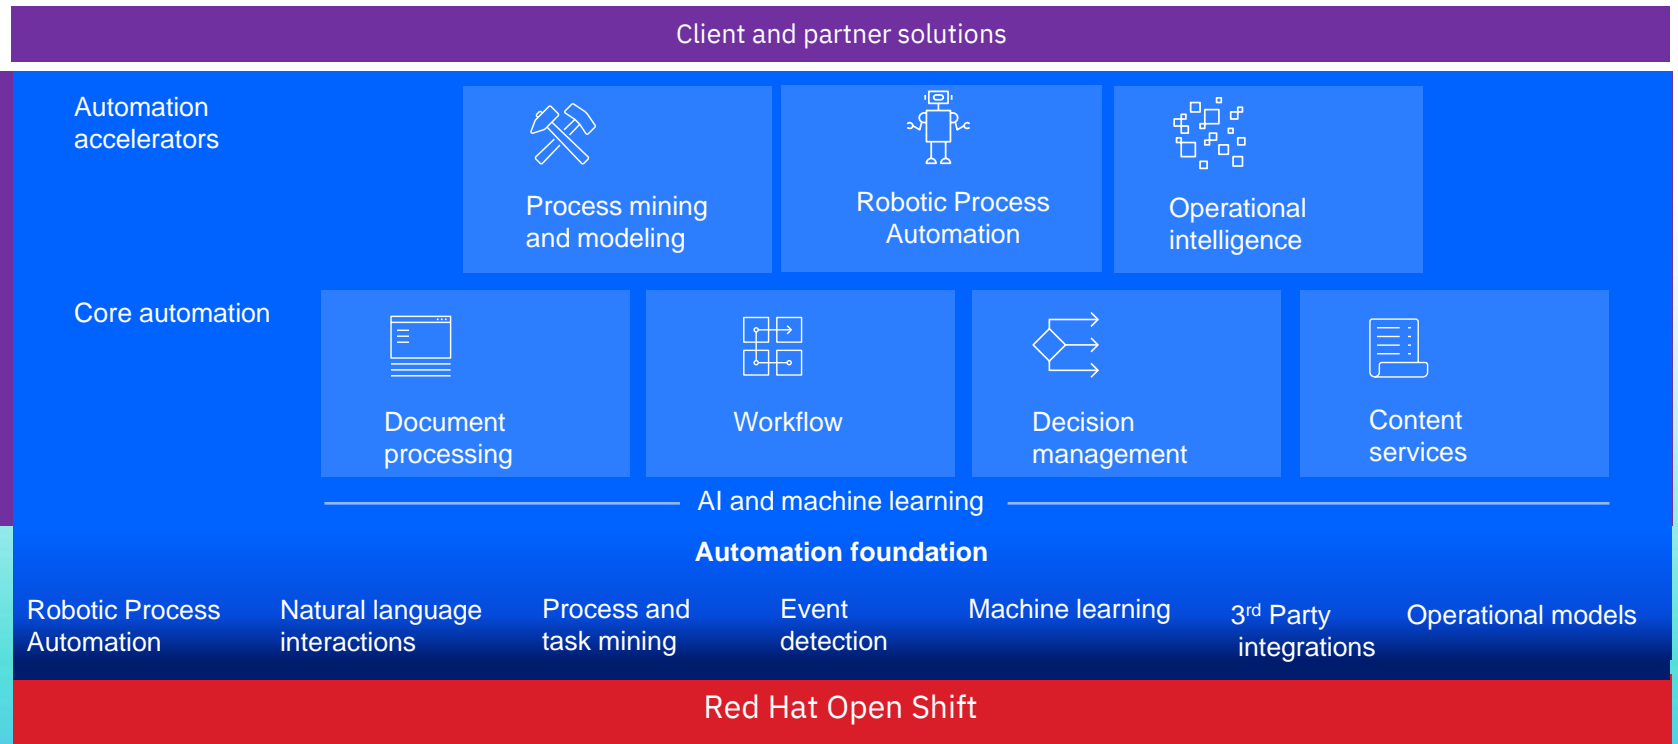

eGov Cloud

External and Open API

'Traditional IT Environment'

'Modernization Environment'

Direct 'B2B' Integrations

EUprava

Online Channels

eGov Cloud

External and Open API

'Traditional IT Environment'

'Modernization Environment'

IBM Cloud Pak for Watson AI Ops

INSTANA

IBM Cloud Pak for Business Automation

IBM brings it all together within an open architecture