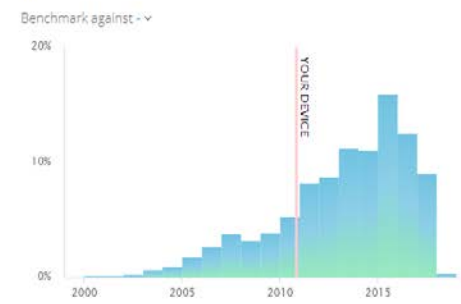

Latest device insights

Compare this device to similar devices monitored by EcoStruxure IT.

BatteryTemperature

BatteryAge

UpsAge