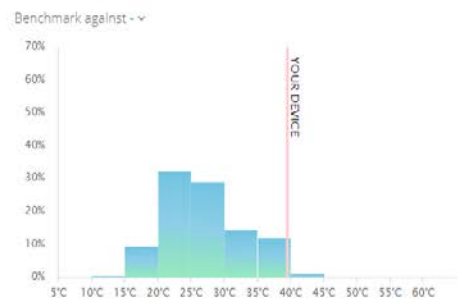

Dim

Vibracije

Kontakt vrata

Signalizacija

Senzor temperature

Latest device insights

Compare this device to similar devices monitored by EcoStruxure IT.

BatteryTemperature