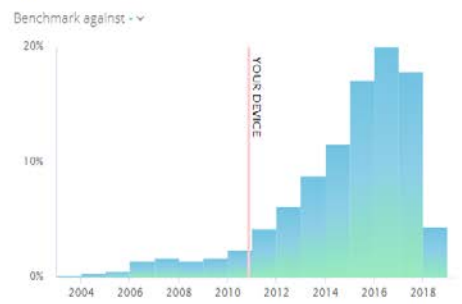

BatteryAge

UpsOutputPercentThreePhaseUnBalanceActivePower